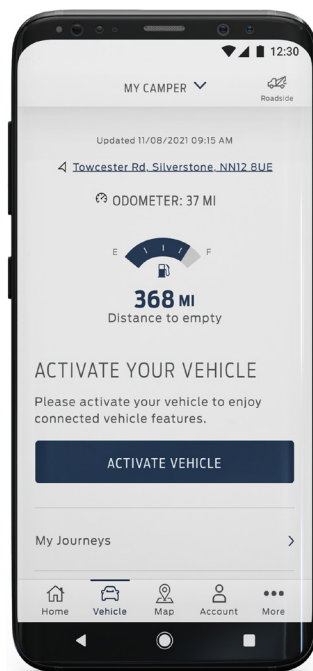

FORDPASS CONNECT

Wherever the road takes you, stay connected.

ACTIVATE THE APP IN 3 EASY STEPS

1 Download the FordPass App and create an account.

2 Add your Vehicle Identification Number (VIN) to the app, then tap 'Activate Vehicle'. Your VIN can be found on the driver's side bottom corner of the windshield.

3 When you start your vehicle*, a message behind the steering wheel will say, 'confirm association of this vehicle to user...' Press 'OK' on the steering wheel buttons.

That's it! Your camper is connected. Now see what it can do.

Vehicle Location

View the location your vehicle was last turned on or off in a map within FordPass, and see directions to the vehicle from your current location. It's perfect for when you need to find your way back to the camper after a long day exploring.