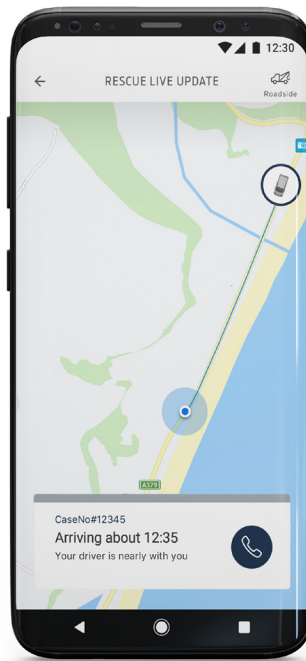

FORDPASS CONNECT

Discover a range of smart systems designed to keep you and your camper effortlessly connected on every adventure.

Remote Lock/Unlock

Never wonder again if your camper is locked when you're too far away to check. Use FordPass to remotely lock or unlock from anywhere, then get on with your day without worry.

Remote Start

Cold morning? Automatic vehicles can be started remotely so that they're warmed up, de-iced, and ready to go when you are.

Roadside Assistance

A Roadside Assistance Plan makes it easy to get back on the road. If you run into trouble, you can easily contact Roadside Assistance in the app**, and track them on their way to you. They'll be given your precise location, and information on your vehicle, so they know the issue before they even arrive.

SecuriAlert

SecuriAlert puts your camper into a heightened state of security. Activate it when you leave your vehicle for extra peace of mind. If it detects your doors being unlocked or opened (even with a duplicate key), you'll get a notification straight to your phone.

Health Status + Alerts

Your camper's health is important. And discovering potential issues early can make a huge difference. See your vehicle's health status at a glance or in detail, and get alerts when something needs your attention. You'll get accurate updates on tyre pressure, oil life and other fluid levels.

Vehicle Location

View the location your vehicle was last turned on or off in a map within FordPass, and see directions to the vehicle from your current location. It's perfect for when you need to find your way back to the camper after a long day exploring.

Ford policy is one of continuous product development. The right is reserved to change the items illustrated and described. FordPass features shown are available with selected vehicle models and specifications.

*Vehicle specification shown may differ.

**The Roadside Assistance feature requires an active Roadside Assistance Plan.