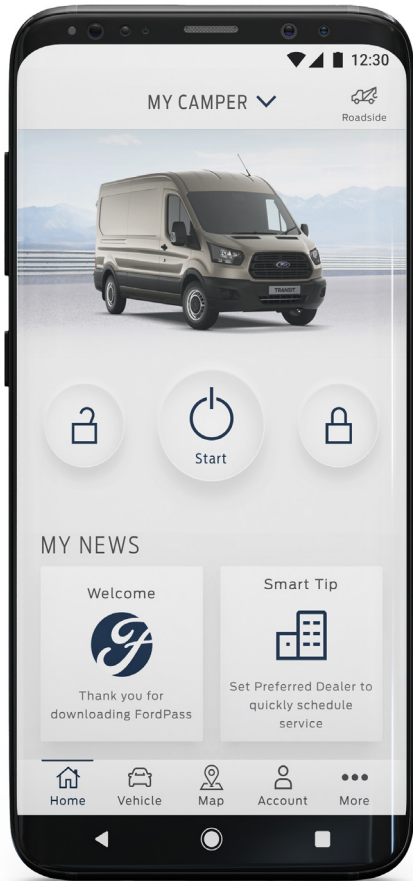

FORDPASS CONNECT

Wherever the road takes you, stay connected.

ACTIVATE THE APP IN 3 EASY STEPS

1 Download the FordPass App and create an account.

2 Add your Vehicle Identification Number (VIN) to the app, then tap 'Activate Vehicle'. Your VIN can be found on the driver's side bottom corner of the windshield.

3 When you start your vehicle*, a message behind the steering wheel will say, 'confirm association of this vehicle to user...' Press 'OK' on the steering wheel buttons.

That's it! Your camper is connected. Now see what it can do.

FORDPASS CONNECT

Discover a range of smart systems designed to keep you and your camper effortlessly connected on every adventure.

Remote Lock/Unlock

Never wonder again if your camper is locked when you're too far away to check. Use FordPass to remotely lock or unlock from anywhere, then get on with your day without worry.

Vehicle Location

View the location your vehicle was last turned on or off in a map within FordPass, and see directions to the vehicle from your current location. It's perfect for when you need to find your way back to the camper after a long day exploring.