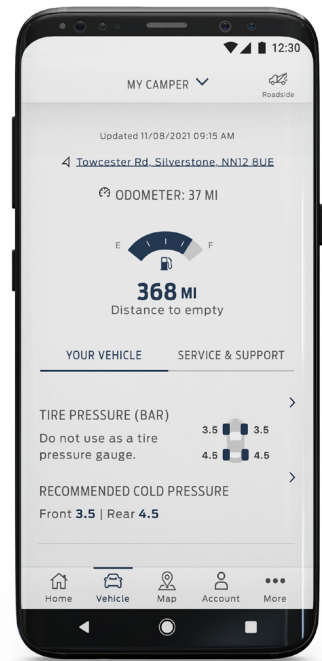

FORDPASS CONNECT

Discover a range of smart systems designed to keep you and your camper effortlessly connected on every adventure.

Remote Lock/Unlock

Never wonder again if your camper is locked when you're too far away to check. Use FordPass to remotely lock or unlock from anywhere, then get on with your day without worry.

Remote Start

Cold morning? Automatic vehicles can be started remotely so that they're warmed up, de-iced, and ready to go when you are.

Roadside Assistance

A Roadside Assistance Plan makes it easy to get back on the road. If you run into trouble, you can easily contact Roadside Assistance in the app**, and track them on their way to you. They'll be given your precise location, and information on your vehicle, so they know the issue before they even arrive.

SecuriAlert

SecuriAlert puts your camper into a heightened state of security. Activate it when you leave your vehicle for extra peace of mind. If it detects your doors being unlocked or opened (even with a duplicate key), you'll get a notification straight to your phone.

Health Status + Alerts

Your camper's health is important. And discovering potential issues early can make a huge difference. See your vehicle's health status at a glance or in detail, and get alerts when something needs your attention. You'll get accurate updates on tyre pressure, oil life and other fluid levels.

Vehicle Location

View the location your vehicle was last turned on or off in a map within FordPass, and see directions to the vehicle from your current location. It's perfect for when you need to find your way back to the camper after a long day exploring.

Ford policy is one of continuous product development. The right is reserved to change the items illustrated and described. FordPass features shown are available with selected vehicle models and specifications.

*Vehicle specification shown may differ.

**The Roadside Assistance feature requires an active Roadside Assistance Plan.