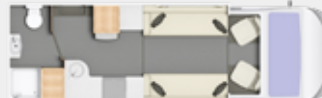

Majestic 275

2 Berth 2 Seats

Peugeot Boxer Euro 6.3 165ps BlueHDi Turbo Diesel Engine
MTPLM 3500kg
Overall Length 7408mm / 24'4"
Overall Width (mirrors Folded) 2350mm / 7'9"
Overall Height (including aerial) 2820mm / 9'3"
Max User Payload 487kg