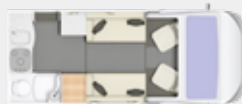

Majestic

...King of the Road

Overall Width (Mirrors Folded) 2300mm/7'6"
 Overall Height (Exc TV Aerial) 3050mm/9'5"
 MTPLM 3500kg / 3650kg (opt)
 Max User Payload 518kg (3500kg)
 698kg (3650kg)

MAJESTIC RANGE 2022

Coachbuilt Range

Majestic 115

2 Berth 2 Seats

Peugeot Boxer Euro 6.3 165ps BlueHDi Turbo Diesel Engine
 MTPLM 3300kg
 Overall Length 5700mm / 18'8"
 Overall Width (mirrors Folded) 2200mm / 7'3"
 Overall Height (including aerial) 2820mm / 9'3"
 Max User Payload 697kg

£58,995 OTR

Majestic 150

4 Berth 4 Seats ISOFIX

Peugeot Boxer Euro 6.3 165ps BlueHDi Turbo Diesel Engine
 MTPLM 3500kg
 Overall Length 7338mm / 24'1"
 Overall Width (mirrors Folded) 2200mm / 7'3"
 Overall Height (including aerial) 2820mm / 9'3"
 Max User Payload 527kg

£62,995 OTR

Majestic 155

4 Berth 4 Seats ISOFIX

Peugeot Boxer Euro 6.3 165ps BlueHDi Turbo Diesel Engine
 MTPLM 3500kg
 Overall Length 7338mm / 24'1"
 Overall Width (mirrors Folded) 2200mm / 7'3"
 Overall Height (including aerial) 2820mm / 9'3"
 Max User Payload 511kg