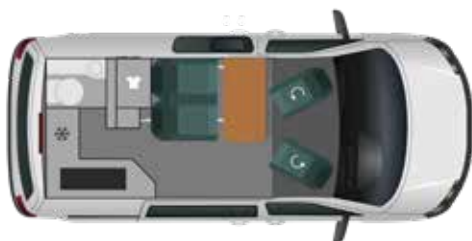

ONE SPECIFICATION ONE PRICE

VERSATILE MPV

P\12

Tourneo Custom
EcoBlue 136PS
Automatic Engine

£59,995* OTR

DIMENSIONS

OVERALL LENGTH	5040mm 16'6.5"
OVERALL WIDTH (MIRRORS FOLDED)	2150mm 7'0.5"
OVERALL HEIGHT	2060mm 6'9"

WEIGHTS

MTPLM	3175kg
MIRO	2558kg
MAX USER PAYLOAD	617kg

*EXTRA ISOFIX SEATS £950 EACH INC. VAT

COMPACT TOURER

P\57

Tourneo Custom
EcoBlue 136PS
Automatic Engine

£63,995 OTR

DIMENSIONS

OVERALL LENGTH	5440mm 17'10"
OVERALL WIDTH (MIRRORS FOLDED)	2150mm 7'0.5"
OVERALL HEIGHT	2060mm 6'9"

WEIGHTS

MTPLM	3225kg
MIRO	2875kg
MAX USER PAYLOAD	350kg

P\57 Washroom Area

P\12 7 Travel Seats

P\12 Rear Storage