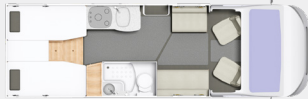

Majestic 155

Peugeot Boxer Euro 6.3 165ps BlueHDi Turbo Diesel Engine
 MTPLM 3500kg
 Overall Length 7338mm / 24'1"
 Overall Width (mirrors Folded) 2200mm / 7'3"
 Overall Height (including aerial) 2820mm / 9'3"
 Max User Payload 511kg

Majestic 185

Peugeot Boxer Euro 6.3 165ps BlueHDi Turbo Diesel Engine
 MTPLM 3500kg
 Overall Length 7338mm / 24'1"
 Overall Width (mirrors Folded) 2200mm / 7'3"
 Overall Height (including aerial) 2820mm / 9'3"
 Max User Payload 527kg

Majestic 194

Peugeot Boxer Euro 6.3 165ps BlueHDi Turbo Diesel Engine
 MTPLM 3500kg
 Overall Length 7338mm / 24'1"
 Overall Width (mirrors Folded) 2200mm / 7'3"
 Overall Height (including aerial) 2820mm / 9'3"
 Max User Payload 506kg

Majestic 196

Peugeot Boxer Euro 6.3 165ps BlueHDi Turbo Diesel Engine
 MTPLM 3500kg
 Overall Length 7338mm / 24'1"
 Overall Width (mirrors Folded) 2200mm / 7'3"
 Overall Height (including aerial) 2870mm / 9'5"
 Max User Payload 512kg