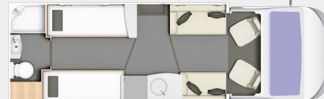

Majestic 285

Peugeot Boxer Euro 6.3 165ps BlueHDi Turbo Diesel Engine
MTPLM 3500kg
Overall Length 7408mm / 24'4"
Overall Width (mirrors Folded) 2350mm / 7'9"
Overall Height (including aerial) 2820mm / 9'3"
Max User Payload 429kg

10 / TEN YEAR WATER INGRESS & BODY INTEGRITY WARRANTY